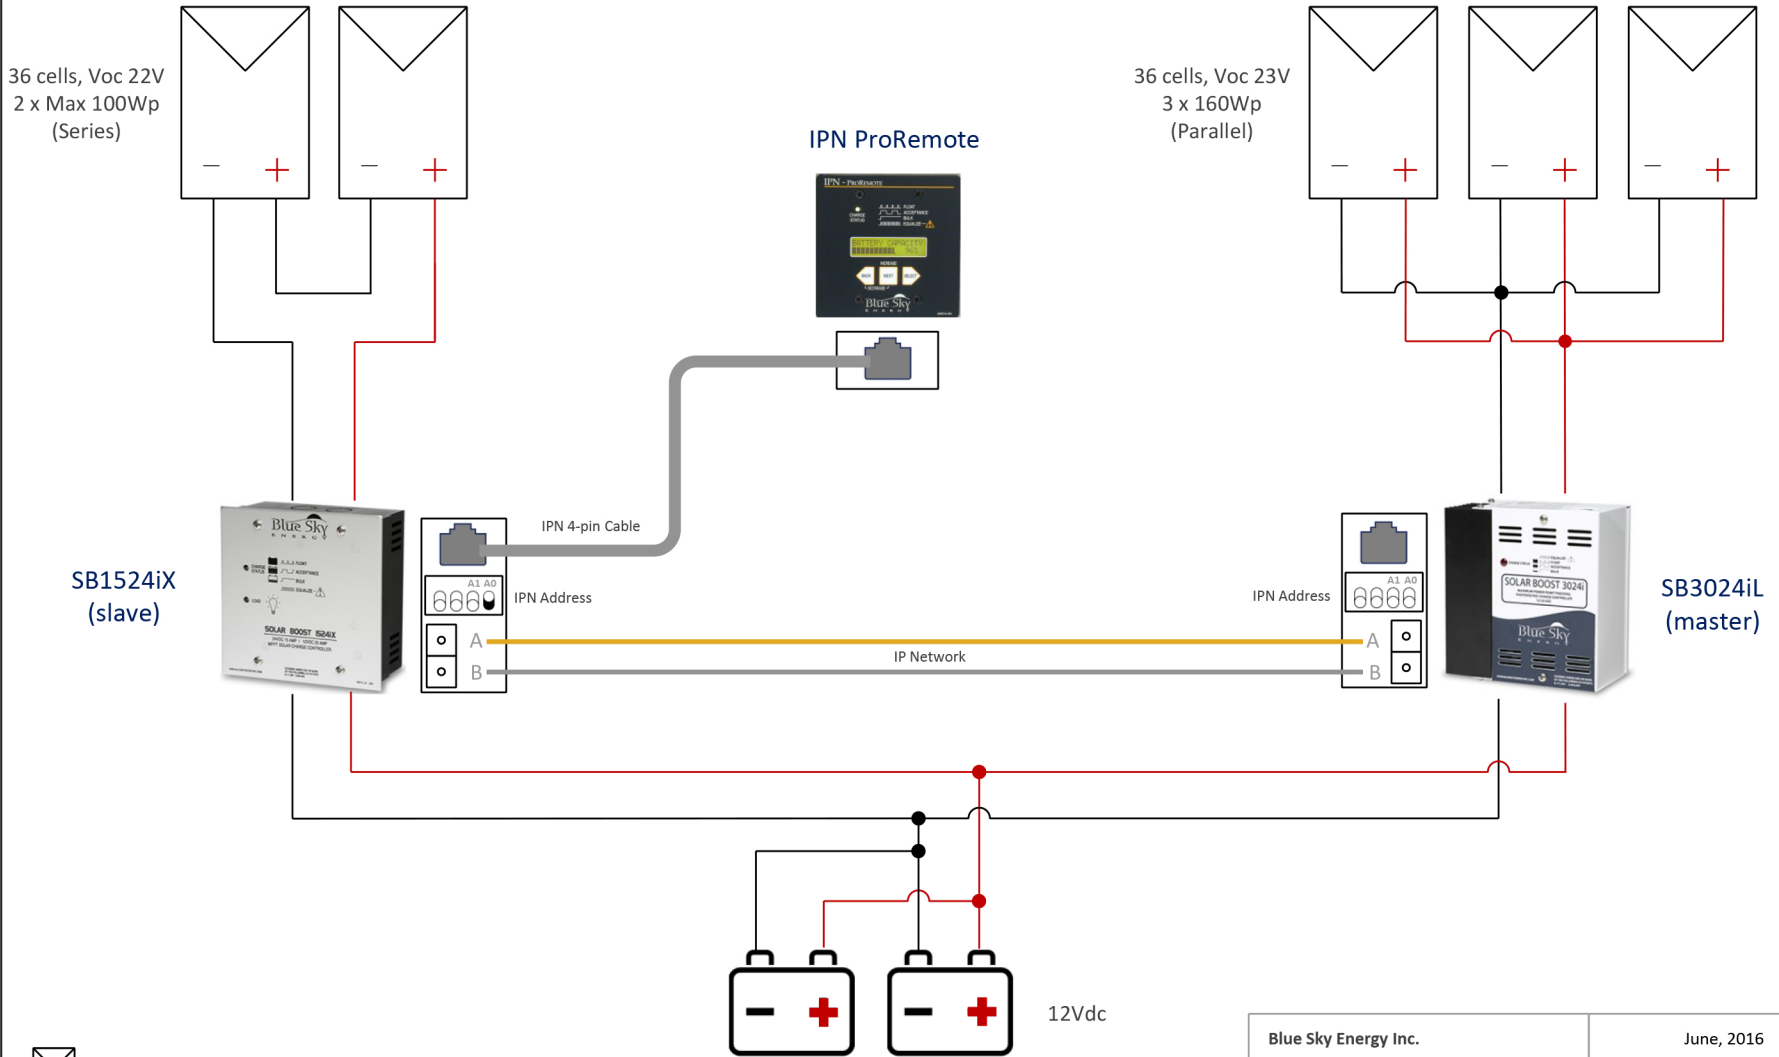

# IPN Network

System Voltage 12V | SB1524iX | SB3024iL | IPN ProRemote

PV Panel

Battery (AGM)

12Vdc

Blue Sky Energy Inc.	June, 2016
Single Line Diagram - IPN Network	<a href="http://www.blueskyenergyinc.com">www.blueskyenergyinc.com</a>